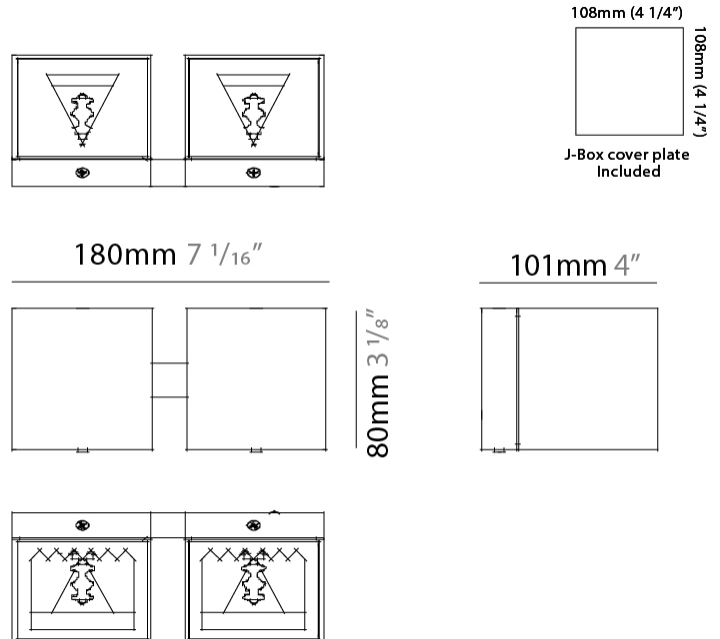

DAU DOUBLE SURFACE

D93095-

base number   Finish
Options

PROJECT _____
TYPE _____
SPECIFIER _____
QUANTITY _____
DATE _____

1. To build a product code in our configurator select the specify button on the base model # product page
2. To build a manual product code on this datasheet choose from the options listed below in blue font and add the suffix to the base model #

GENERAL

Series: Dau _____
Subseries: Dau Double _____
Brand: Milan _____
Division: Design _____
Mounting Type: Surface _____
Mounting Location: Wall _____
Subcategory: Up/Down Light _____

PHYSICAL

Shape: Rectangle _____
Length (mm): 180 _____
Length (in): 7 1/16 _____
Height (mm): 80 _____
Depth (mm): 101 _____
Height (in): 3 1/8 _____
Depth (in): 4 _____
Extension (mm): 101 _____
Extension (in): 4 _____
Light Distribution: Direct / Indirect _____
Fixture Finish: [BAL](#) / [MWL](#) / [BSL](#) _____
Fixture Material: Extruded Aluminum _____

ELECTRICAL

Number of Lamps: 2 _____
Lamp Type: LED Retrofit _____
Lamp Shape: T4 _____
Bulb Included: Bulb Not Included _____
Max. Wattage Per Lamp (W): 3.5 _____
Lamp Base: G9 _____
Input Voltage (V): 120Vac Direct Line _____

LED

OPTICAL

RATINGS AND CERTIFICATIONS

Certified By: Certified for North American Standards _____
IP rating: IP20 _____